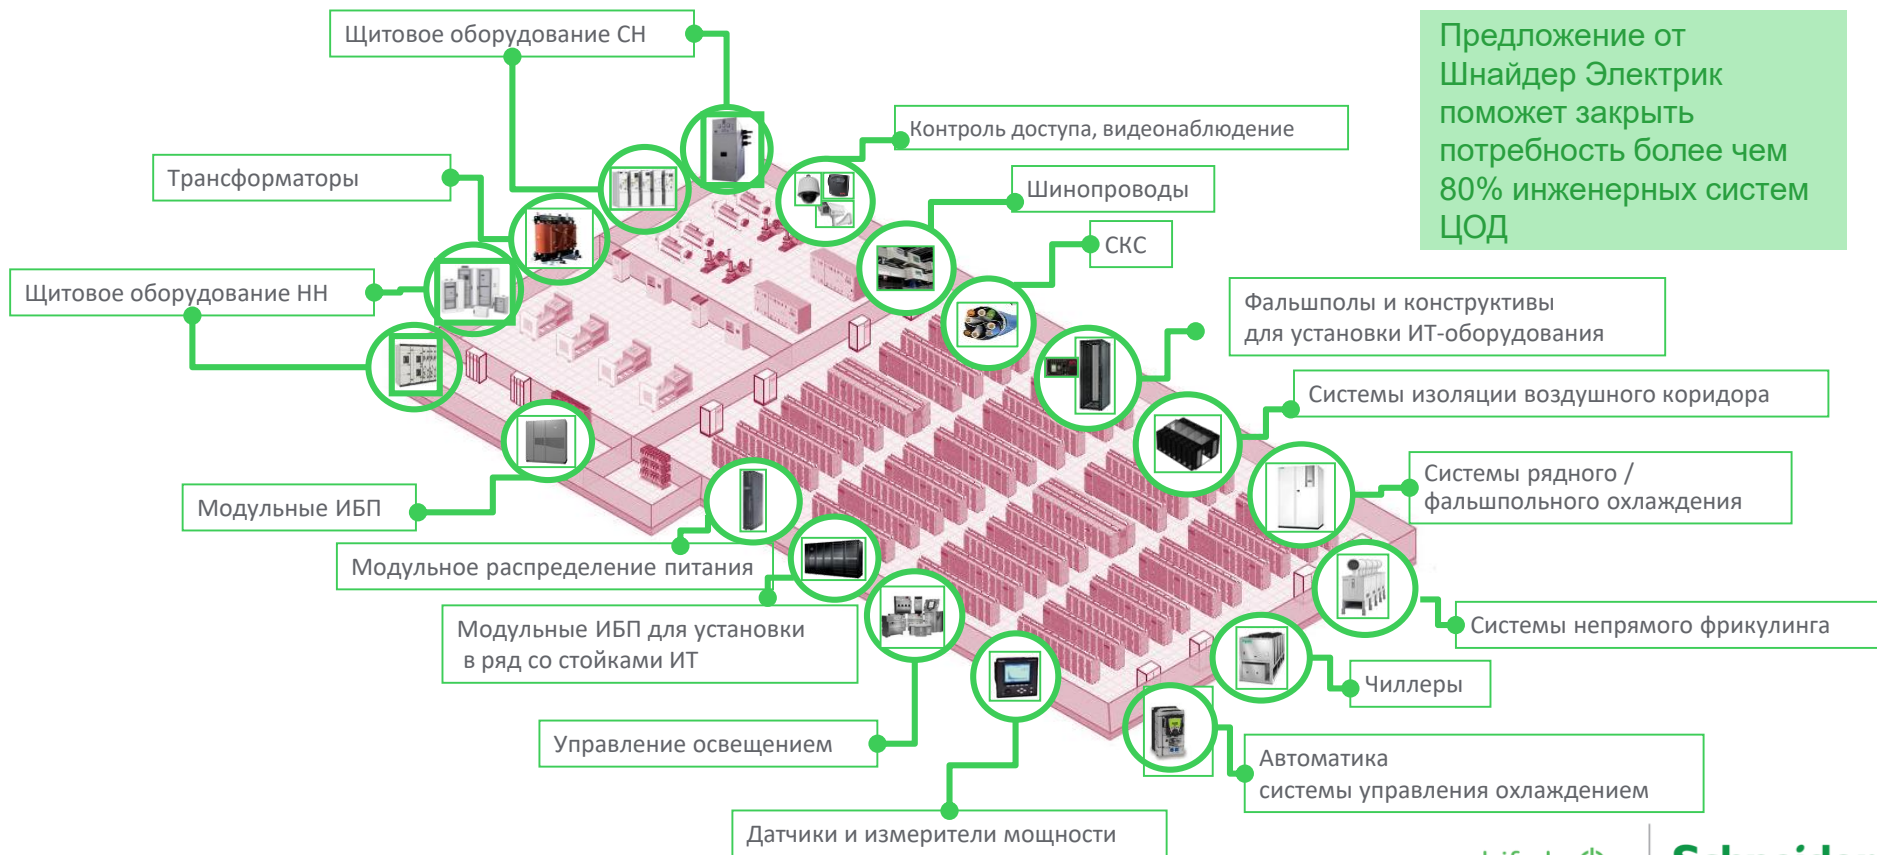

Основные инженерные системы ЦОД

Life Is On

Schneider
Electric